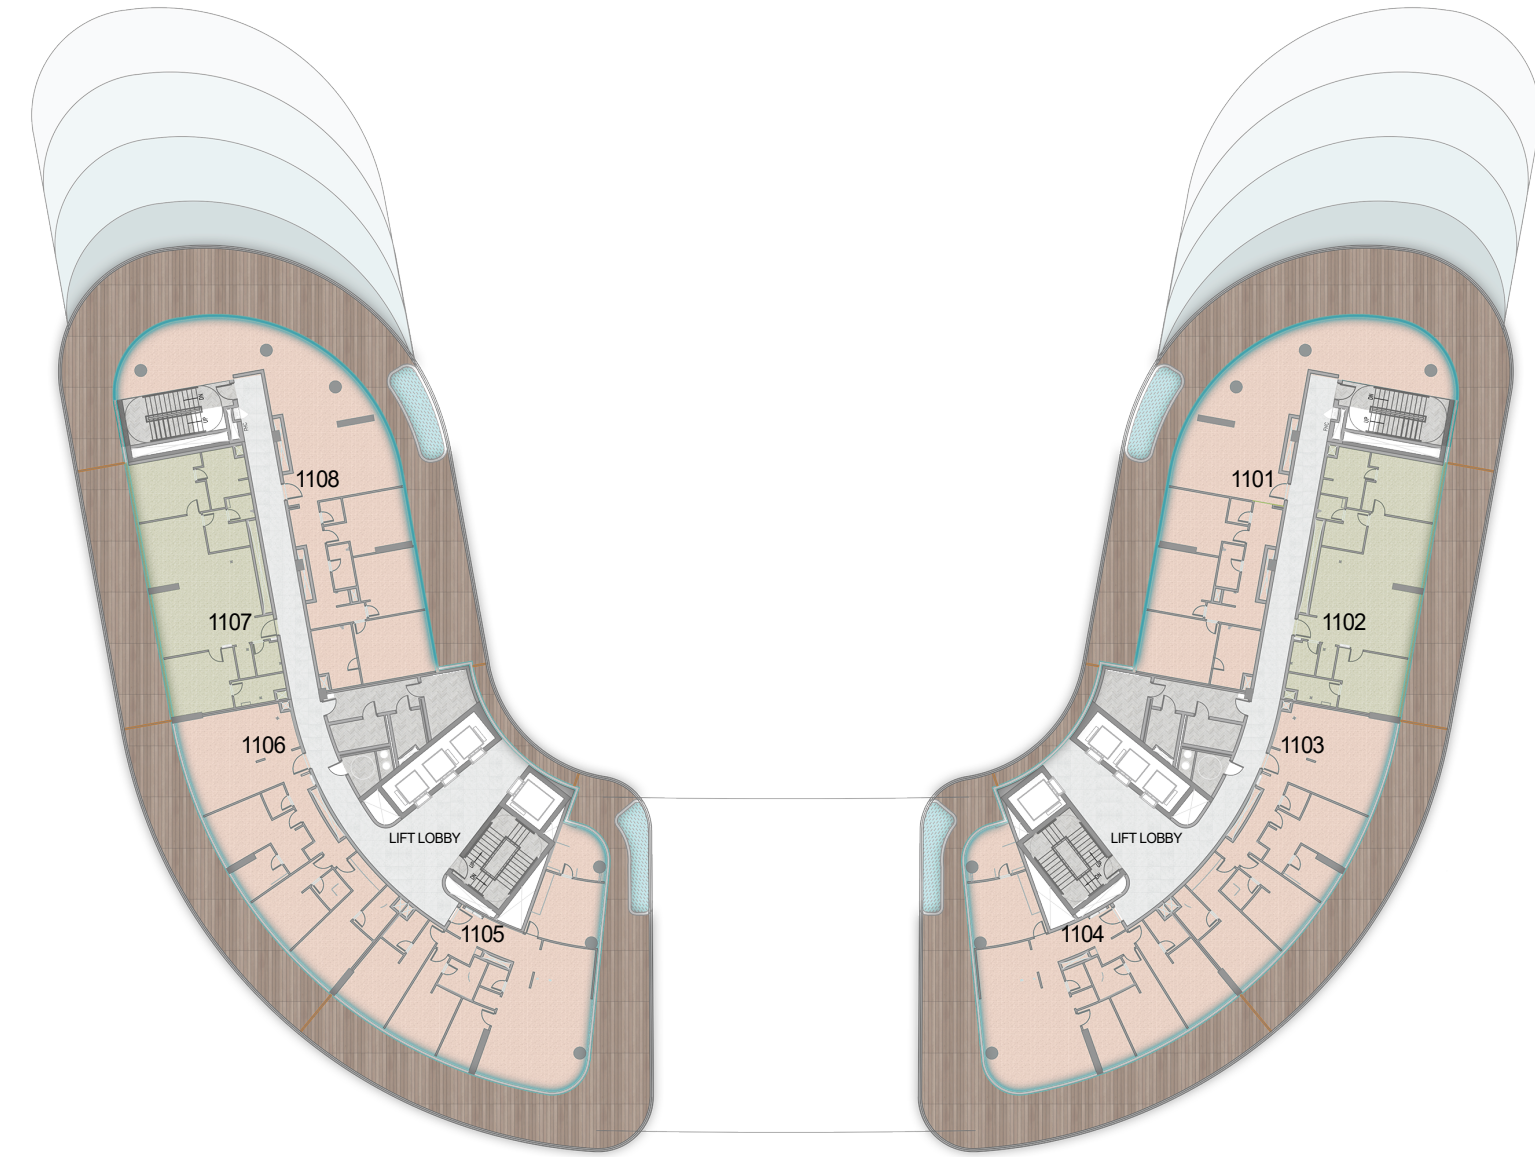

AQUA ARC

BY BNW DEVELOPMENTS

AL MARJAN ISLAND

GROUND FLOOR

LEVEL 1

-  1BR UNITS
-  2BR UNITS
-  3BR UNITS
-  DUPLEX

LEVEL 2

- 1BR UNITS
- 2BR UNITS
- 3BR UNITS
- DUPLEX

LEVEL 3

- 1BR UNITS
- 2BR UNITS
- 3BR UNITS

LEVEL 4

- 1BR UNITS
- 2BR UNITS
- 3BR UNITS

LEVEL 5

- 1BR UNITS
- 2BR UNITS
- 3BR UNITS

LEVEL 6

- 1BR UNITS
- 2BR UNITS
- 3BR UNITS

LEVEL 7

- 1BR UNITS
- 2BR UNITS
- 3BR UNITS

LEVEL 8

- 1BR UNITS
- 2BR UNITS
- 3BR UNITS

LEVEL 9

- 1BR UNITS
- 2BR UNITS
- 3BR UNITS

LEVEL 10

- 1BR UNITS
- 2BR UNITS
- 3BR UNITS

LEVEL 11

- 1BR UNITS
- 2BR UNITS
- 3BR UNITS

PENTHOUSES

 PENTHOUSES

*All images used for illustrative purposes only and do not represent the actual size, feature specifications, fitting, and furnishing. The developer reserves the right to make revision / alterations, at its absolute discretion, without any liability whatsoever.