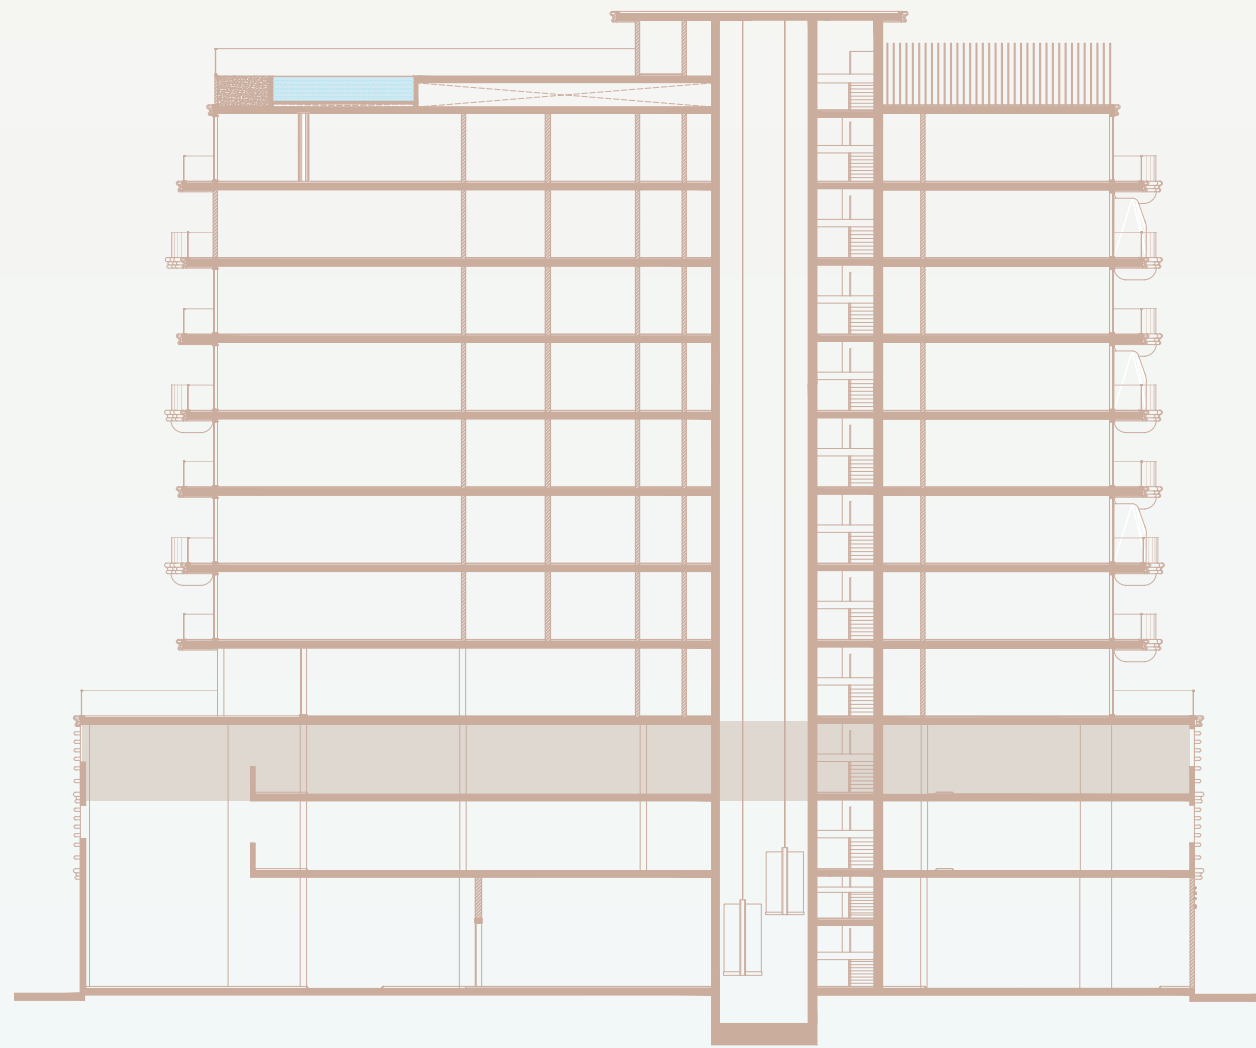

FLOOR PLANS

BEACH WALK RESIDENCE 4

IMTIAZ

BEACH WALK

RESIDENCE 4

GROUND FLOOR

IMTIAZ

MAIN LOBBY

BEACH WALK

RESIDENCE 4

1st PODIUM FLOOR

IMTIAZ

BEACH WALK

RESIDENCE 4

2nd PODIUM FLOOR

IMTIAZ

BEACH WALK

RESIDENCE 4

1st FLOOR

IMTIAZ

- ❶ PROMENADE GARDEN
- ❷ BBQ AREA
- ❸ OUTDOOR DINNING
- ❹ OUTDOOR SHOWER
- ❺ WATER FEATURE
- ❻ MEETING/RESTING AREA
- ❼ GREEN WALL
- ❽ PRIVATE GARDEN
- ❾ KID'S PLAYGROUND
- ❿ INFINITY POOL
- ⓫ WATER LOUNGE
- ⓬ POOL DECK
- ⓭ KID'S POOL

■ 1 BEDROOM

■ 2 BEDROOM

■ GYM

■ CLUB ROOM

BEACH WALK

RESIDENCE 4

2nd, 4th & 6th FLOOR

IMTIAZ