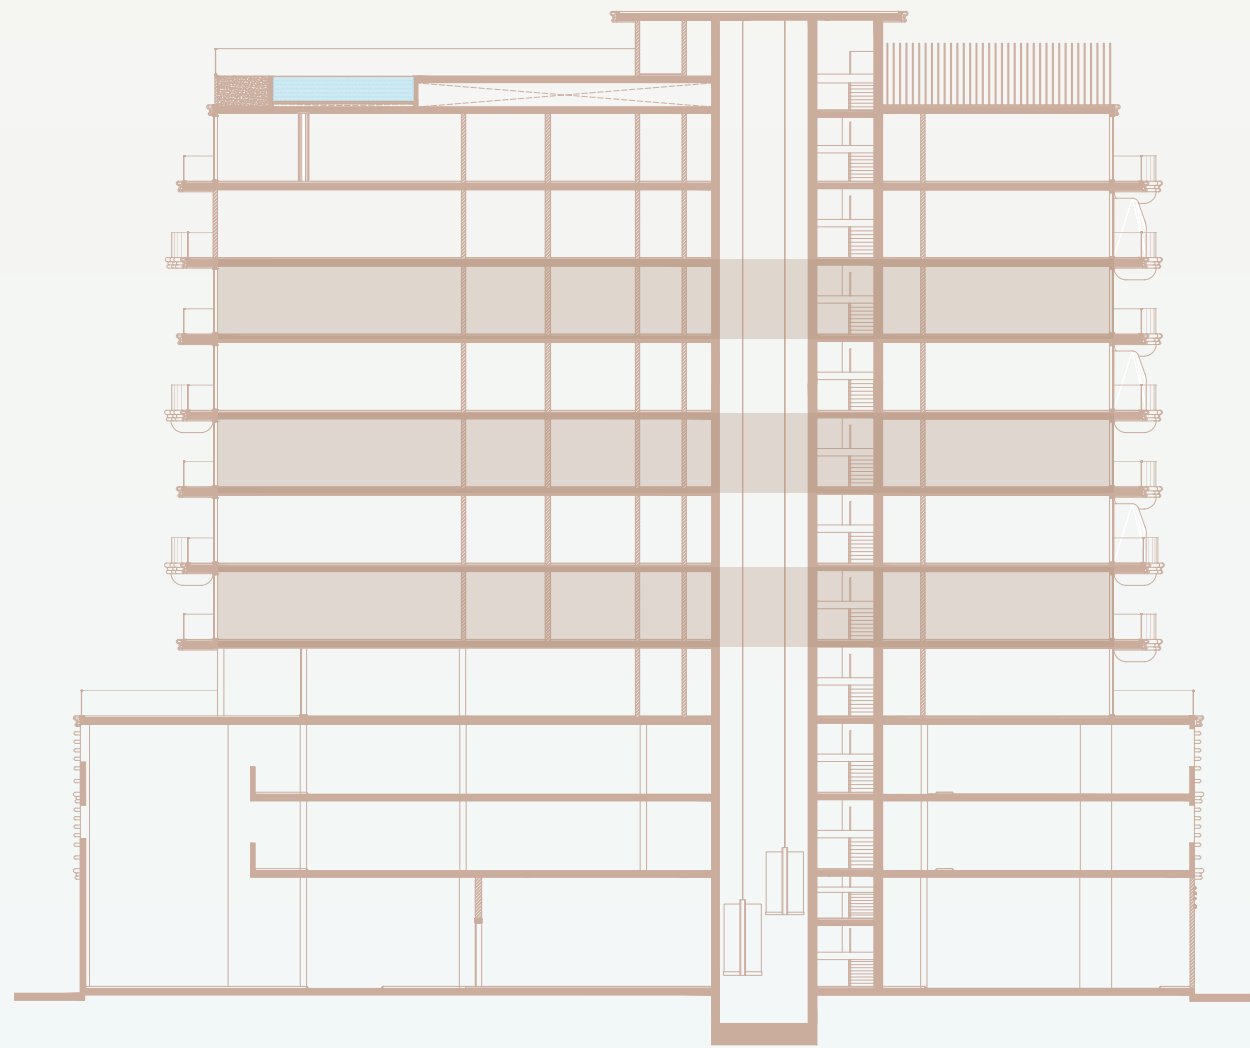

BEACH WALK

RESIDENCE 4

1st FLOOR

IMTIAZ

- ❶ PROMENADE GARDEN
- ❷ BBQ AREA
- ❸ OUTDOOR DINNING
- ❹ OUTDOOR SHOWER
- ❺ WATER FEATURE
- ❻ MEETING/RESTING AREA
- ❼ GREEN WALL
- ❽ PRIVATE GARDEN
- ❾ KID'S PLAYGROUND
- ❿ INFINITY POOL
- ⓫ WATER LOUNGE
- ⓬ POOL DECK
- ⓭ KID'S POOL

■ 1 BEDROOM

■ 2 BEDROOM

■ GYM

■ CLUB ROOM

BEACH WALK

RESIDENCE 4

2nd, 4th & 6th FLOOR

IMTIAZ

1 BEDROOM

2 BEDROOM

3 BEDROOM

BEACH WALK

RESIDENCE 4

3rd & 5th FLOOR

IMTIAZ

1 BEDROOM