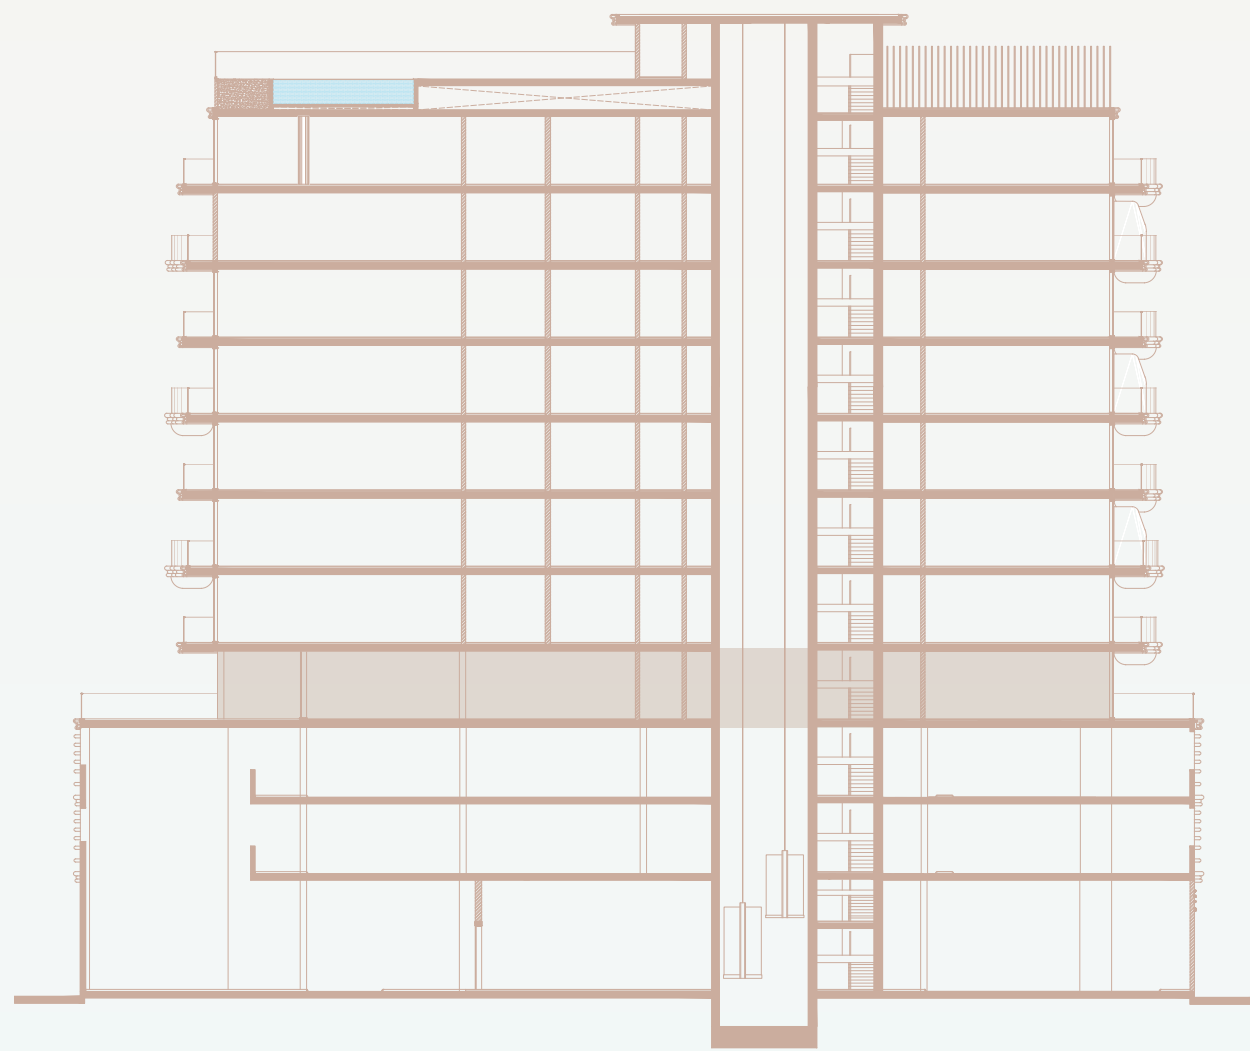

FLOOR PLANS

BEACH WALK RESIDENCE 4

IMTIAZ

BEACH WALK

RESIDENCE 4

GROUND FLOOR

IMTIAZ

MAIN LOBBY

BEACH WALK

RESIDENCE 4

1st PODIUM FLOOR

IMTIAZ

BEACH WALK

RESIDENCE 4

2nd PODIUM FLOOR

IMTIAZ

BEACH WALK

RESIDENCE 4

1st FLOOR

IMTIAZ

- ❶ PROMENADE GARDEN
- ❷ BBQ AREA
- ❸ OUTDOOR DINNING
- ❹ OUTDOOR SHOWER
- ❺ WATER FEATURE
- ❻ MEETING/RESTING AREA
- ❼ GREEN WALL
- ❽ PRIVATE GARDEN
- ❾ KID'S PLAYGROUND
- ❿ INFINITY POOL
- ⓫ WATER LOUNGE
- ⓬ POOL DECK
- ⓭ KID'S POOL

■ 1 BEDROOM

■ 2 BEDROOM

■ GYM

■ CLUB ROOM

BEACH WALK

RESIDENCE 4

2nd, 4th & 6th FLOOR

IMTIAZ