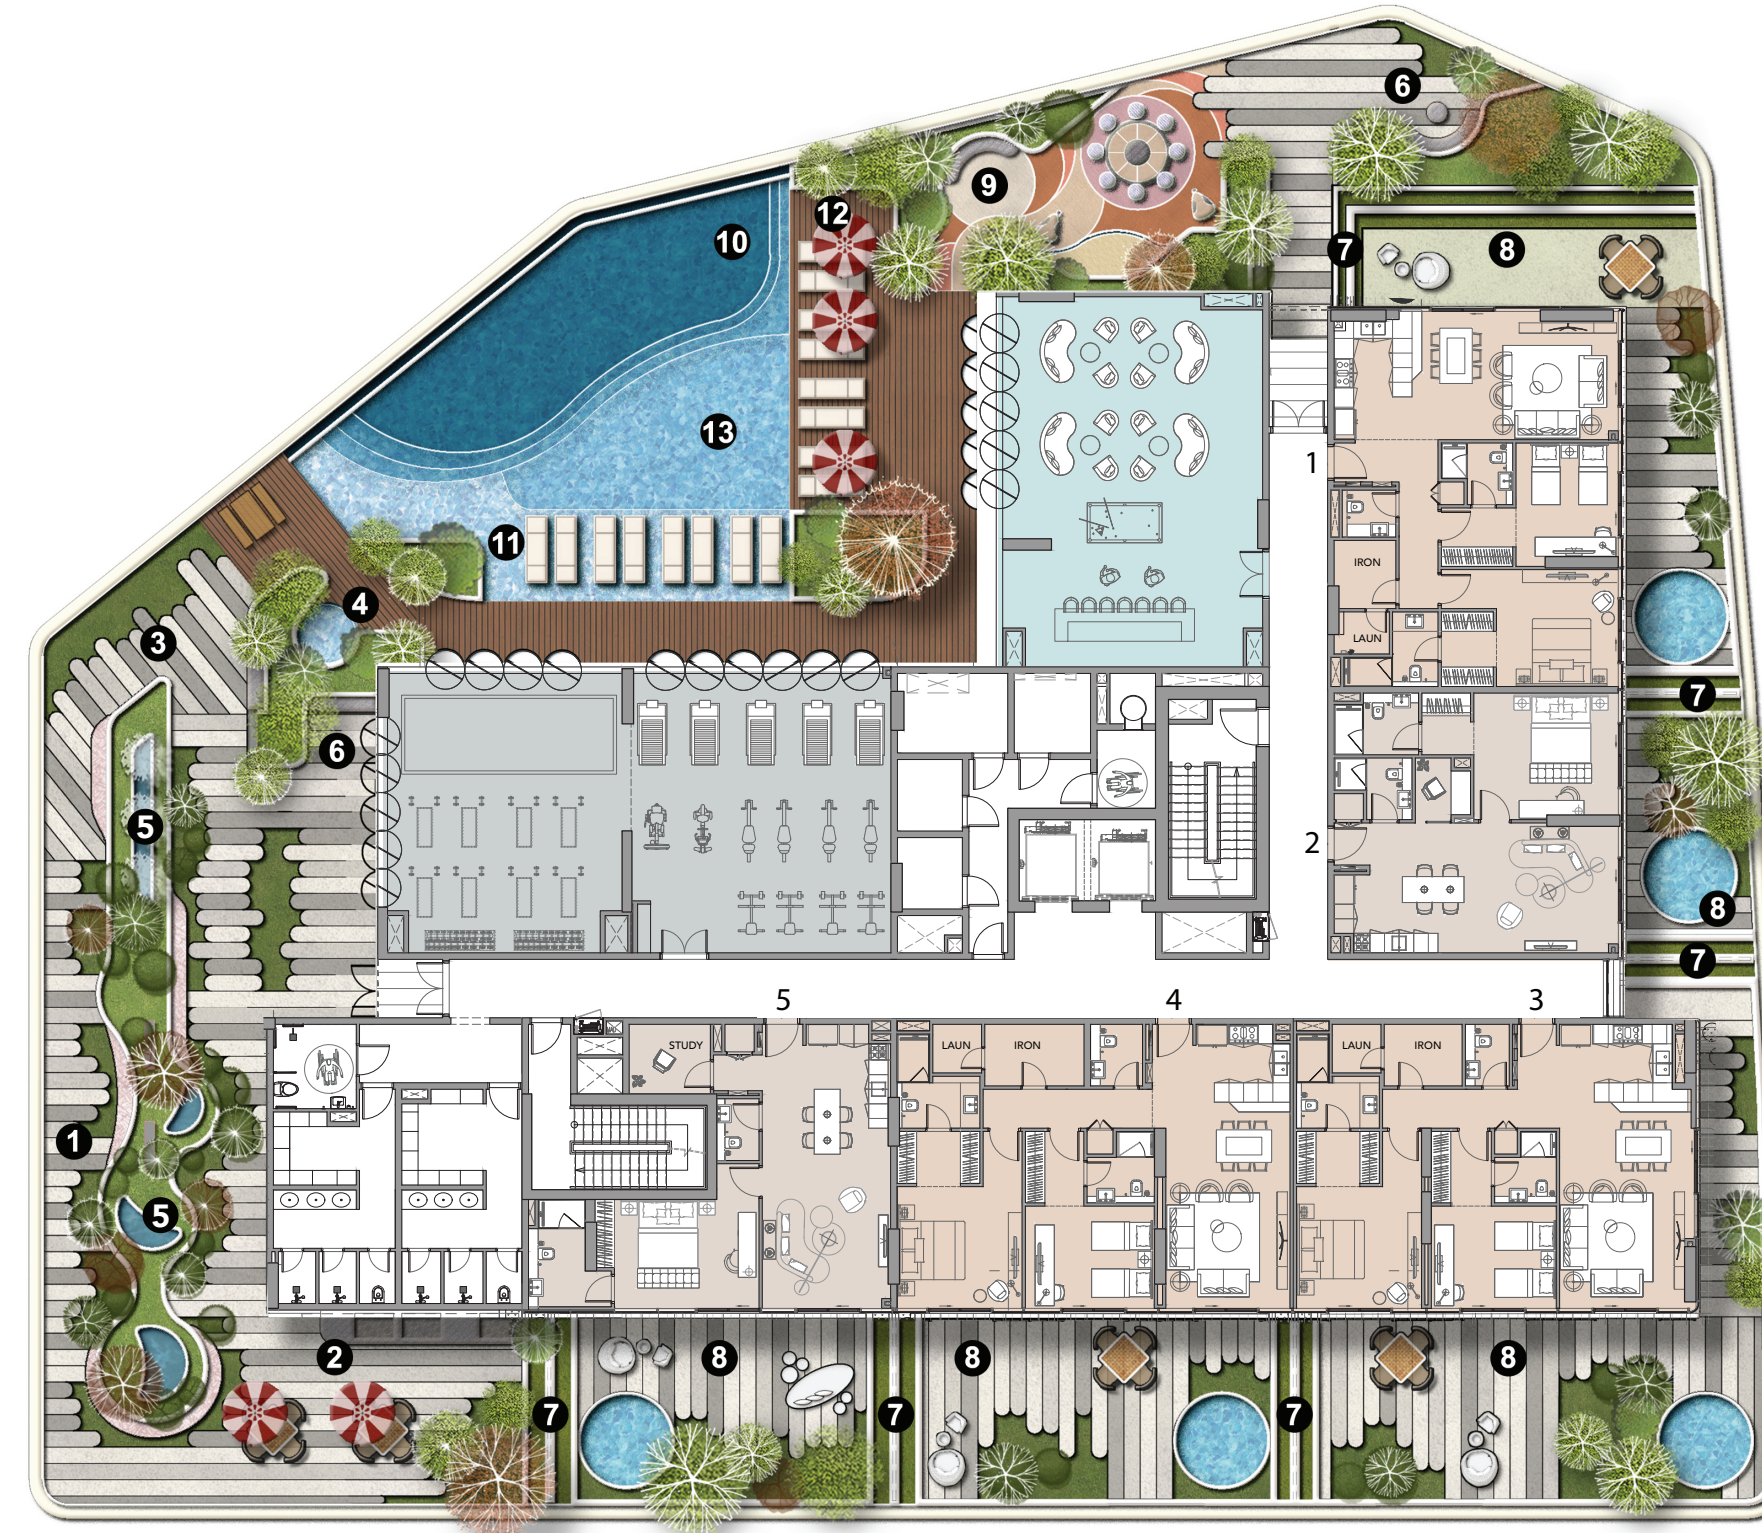

FLOOR PLANS

BEACH WALK RESIDENCE 4

IMTIAZ

BEACH WALK

RESIDENCE 4

GROUND FLOOR

IMTIAZ

MAIN LOBBY

BEACH WALK

RESIDENCE 4

1st PODIUM FLOOR

IMTIAZ

BEACH WALK

RESIDENCE 4

2nd PODIUM FLOOR

IMTIAZ

BEACH WALK

RESIDENCE 4

1st FLOOR

IMTIAZ

- ❶ PROMENADE GARDEN
- ❷ BBQ AREA
- ❸ OUTDOOR DINNING
- ❹ OUTDOOR SHOWER
- ❺ WATER FEATURE
- ❻ MEETING/RESTING AREA
- ❼ GREEN WALL
- ❽ PRIVATE GARDEN
- ❾ KID'S PLAYGROUND
- ❿ INFINITY POOL
- ⓫ WATER LOUNGE
- ⓬ POOL DECK
- ⓭ KID'S POOL

■ 1 BEDROOM

■ 2 BEDROOM

■ GYM

■ CLUB ROOM

BEACH WALK

RESIDENCE 4

2nd, 4th & 6th FLOOR

IMTIAZ