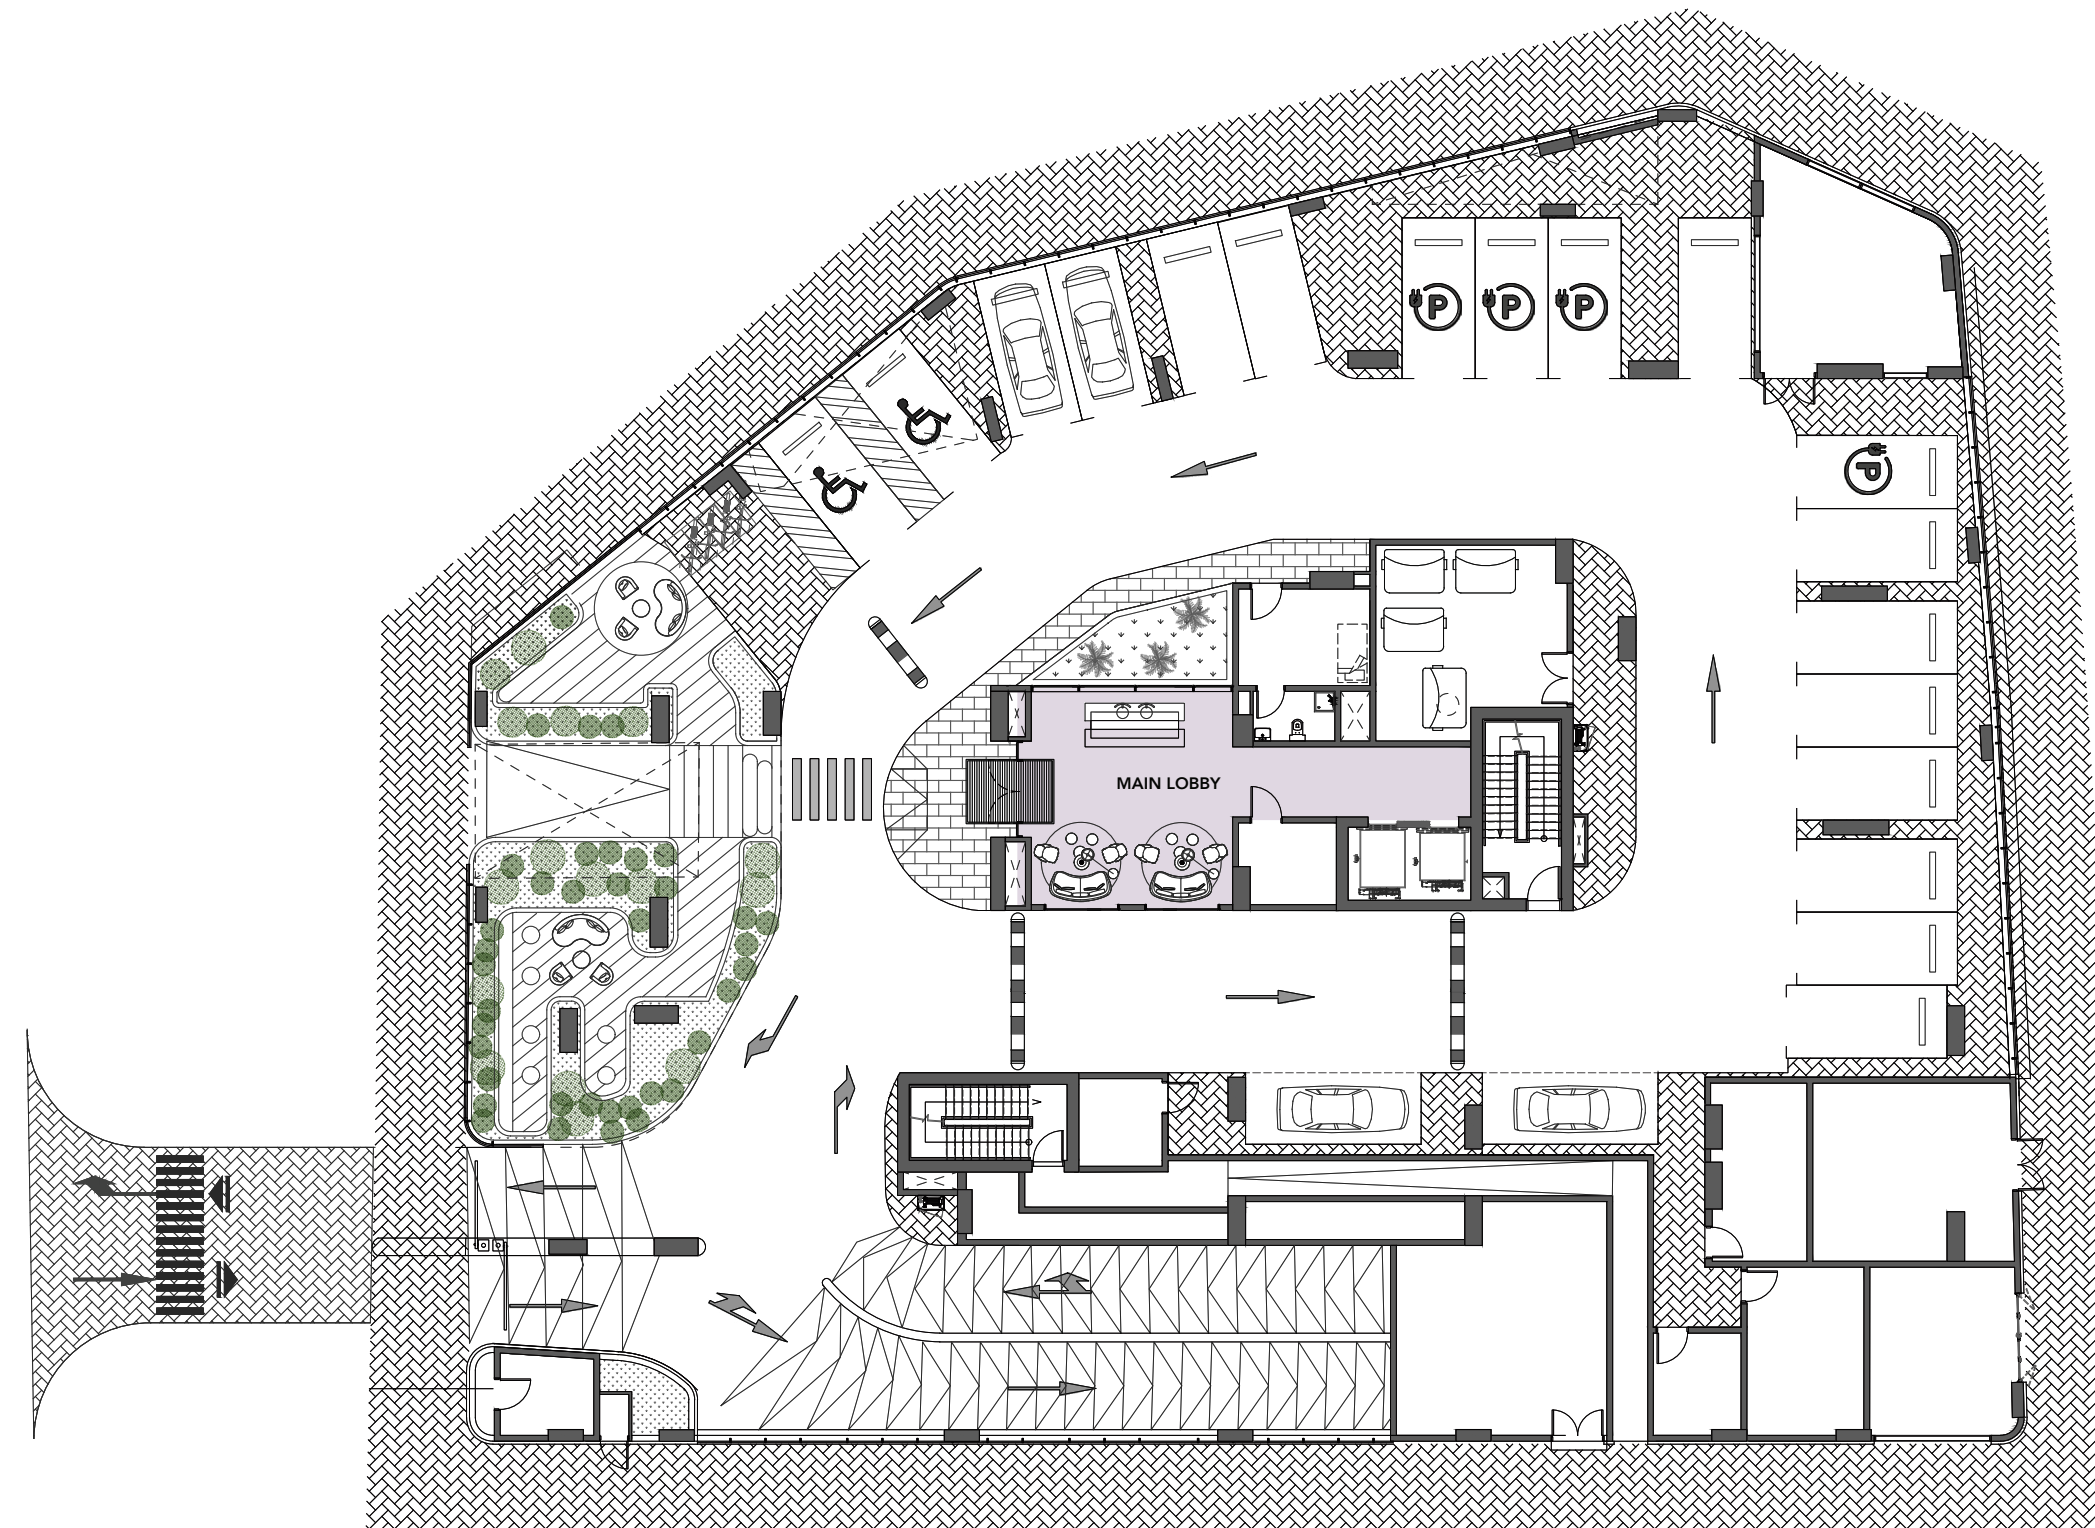

FLOOR PLANS

BEACH WALK RESIDENCE 4

IMTIAZ

BEACH WALK

RESIDENCE 4

GROUND FLOOR

IMTIAZ

MAIN LOBBY

BEACH WALK

RESIDENCE 4

1st PODIUM FLOOR

IMTIAZ

BEACH WALK

RESIDENCE 4

2nd PODIUM FLOOR

IMTIAZ

BEACH WALK

RESIDENCE 4

1st FLOOR

IMTIAZ

- ❶ PROMENADE GARDEN
- ❷ BBQ AREA
- ❸ OUTDOOR DINNING
- ❹ OUTDOOR SHOWER
- ❺ WATER FEATURE
- ❻ MEETING/RESTING AREA
- ❼ GREEN WALL
- ❽ PRIVATE GARDEN
- ❾ KID'S PLAYGROUND
- ❿ INFINITY POOL
- ⓫ WATER LOUNGE
- ⓬ POOL DECK
- ⓭ KID'S POOL

■ 1 BEDROOM

■ 2 BEDROOM

■ GYM

■ CLUB ROOM

BEACH WALK

RESIDENCE 4

2nd, 4th & 6th FLOOR

IMTIAZ