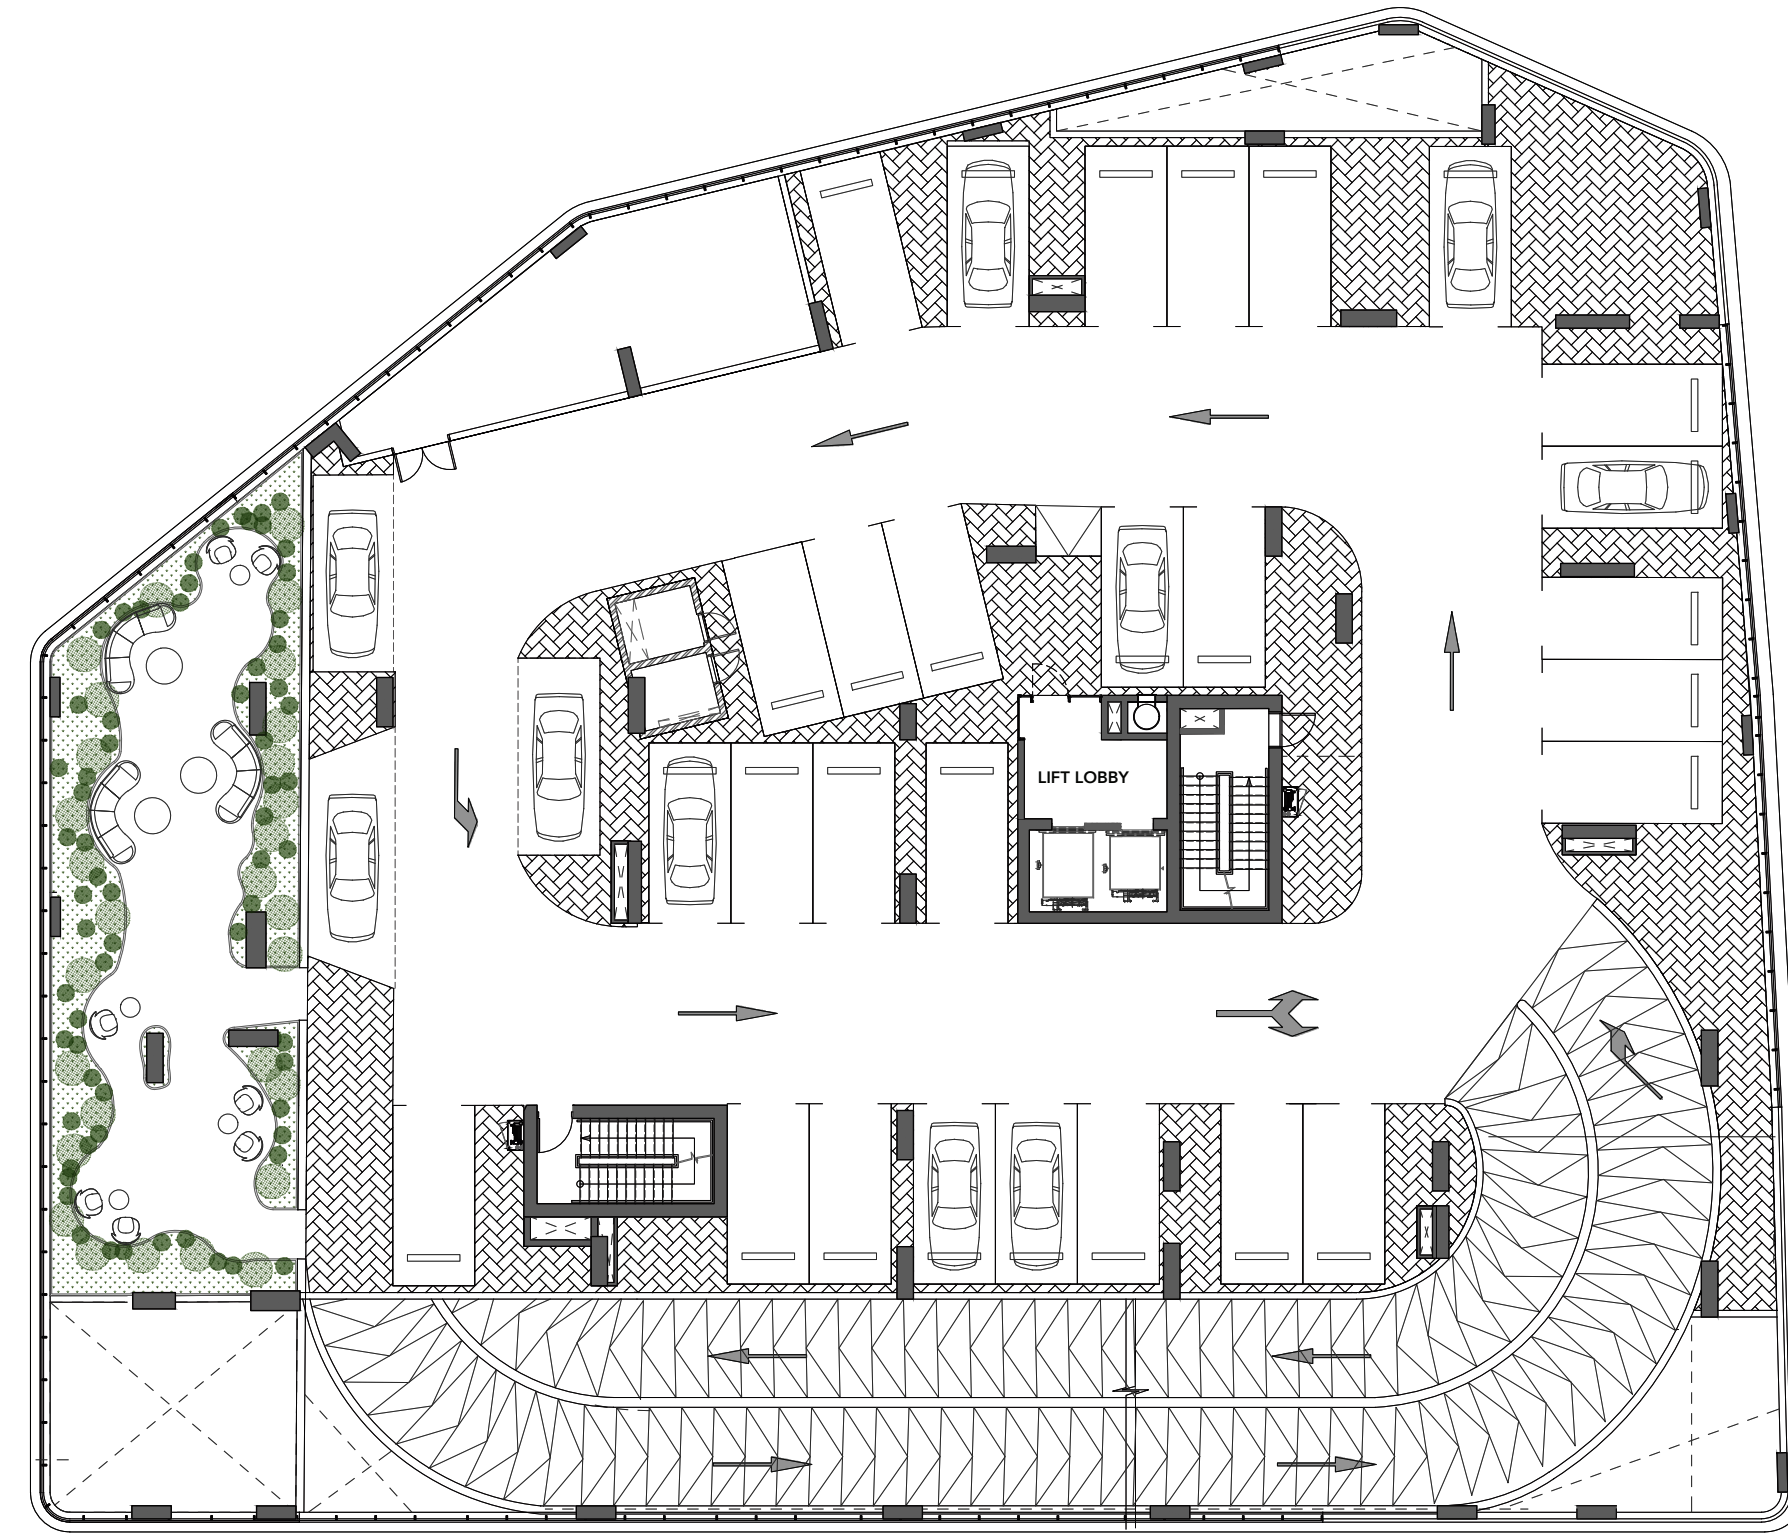

FLOOR PLANS

BEACH WALK RESIDENCE 4

IMTIAZ

BEACH WALK

RESIDENCE 4

GROUND FLOOR

IMTIAZ

MAIN LOBBY

BEACH WALK

RESIDENCE 4

1st PODIUM FLOOR

IMTIAZ

BEACH WALK

RESIDENCE 4

2nd PODIUM FLOOR

IMTIAZ

BEACH WALK

RESIDENCE 4

1st FLOOR

IMTIAZ

- ❶ PROMENADE GARDEN
- ❷ BBQ AREA
- ❸ OUTDOOR DINNING
- ❹ OUTDOOR SHOWER
- ❺ WATER FEATURE
- ❻ MEETING/RESTING AREA
- ❼ GREEN WALL
- ❽ PRIVATE GARDEN
- ❾ KID'S PLAYGROUND
- ❿ INFINITY POOL
- ⓫ WATER LOUNGE
- ⓬ POOL DECK
- ⓭ KID'S POOL

■ 1 BEDROOM

■ 2 BEDROOM

■ GYM

■ CLUB ROOM

BEACH WALK

RESIDENCE 4

2nd, 4th & 6th FLOOR

IMTIAZ