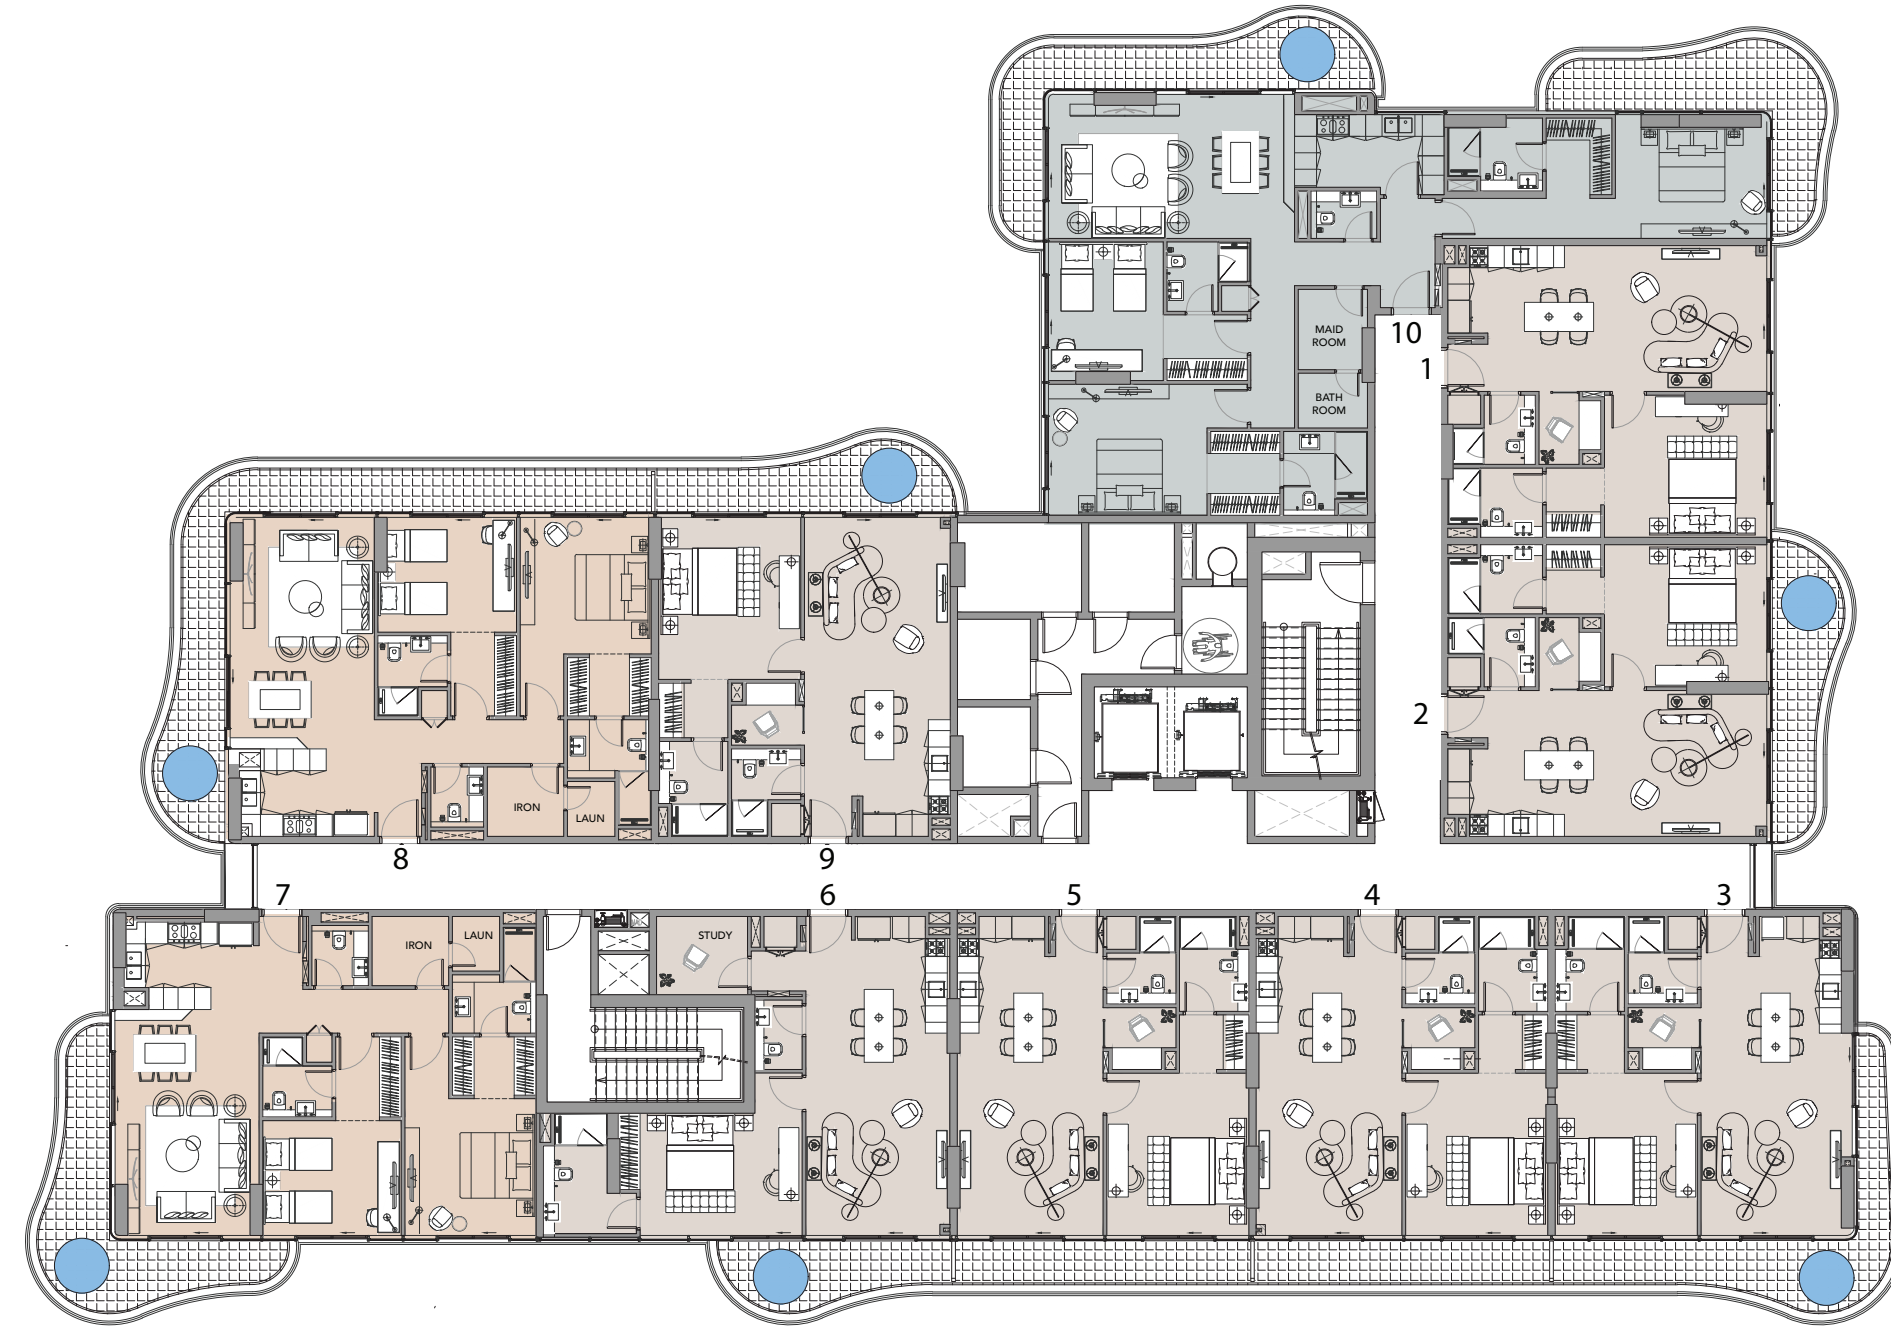

FLOOR PLANS

BEACH WALK RESIDENCE 4

IMTIAZ

BEACH WALK

RESIDENCE 4

GROUND FLOOR

IMTIAZ

MAIN LOBBY

BEACH WALK

RESIDENCE 4

1st FLOOR

IMTIAZ

- ❶ PROMENADE GARDEN
- ❷ BBQ AREA
- ❸ OUTDOOR DINNING
- ❹ OUTDOOR SHOWER
- ❺ WATER FEATURE
- ❻ MEETING/RESTING AREA
- ❼ GREEN WALL
- ❽ PRIVATE GARDEN
- ❾ KID'S PLAYGROUND
- ❿ INFINITY POOL
- ⓫ WATER LOUNGE
- ⓬ POOL DECK
- ⓭ KID'S POOL

■ 1 BEDROOM

■ 2 BEDROOM

■ GYM

■ CLUB ROOM

BEACH WALK

RESIDENCE 4

2nd, 4th & 6th FLOOR

IMTIAZ

1 BEDROOM

2 BEDROOM

3 BEDROOM

BEACH WALK

RESIDENCE 4

3rd & 5th FLOOR

IMTIAZ

1 BEDROOM