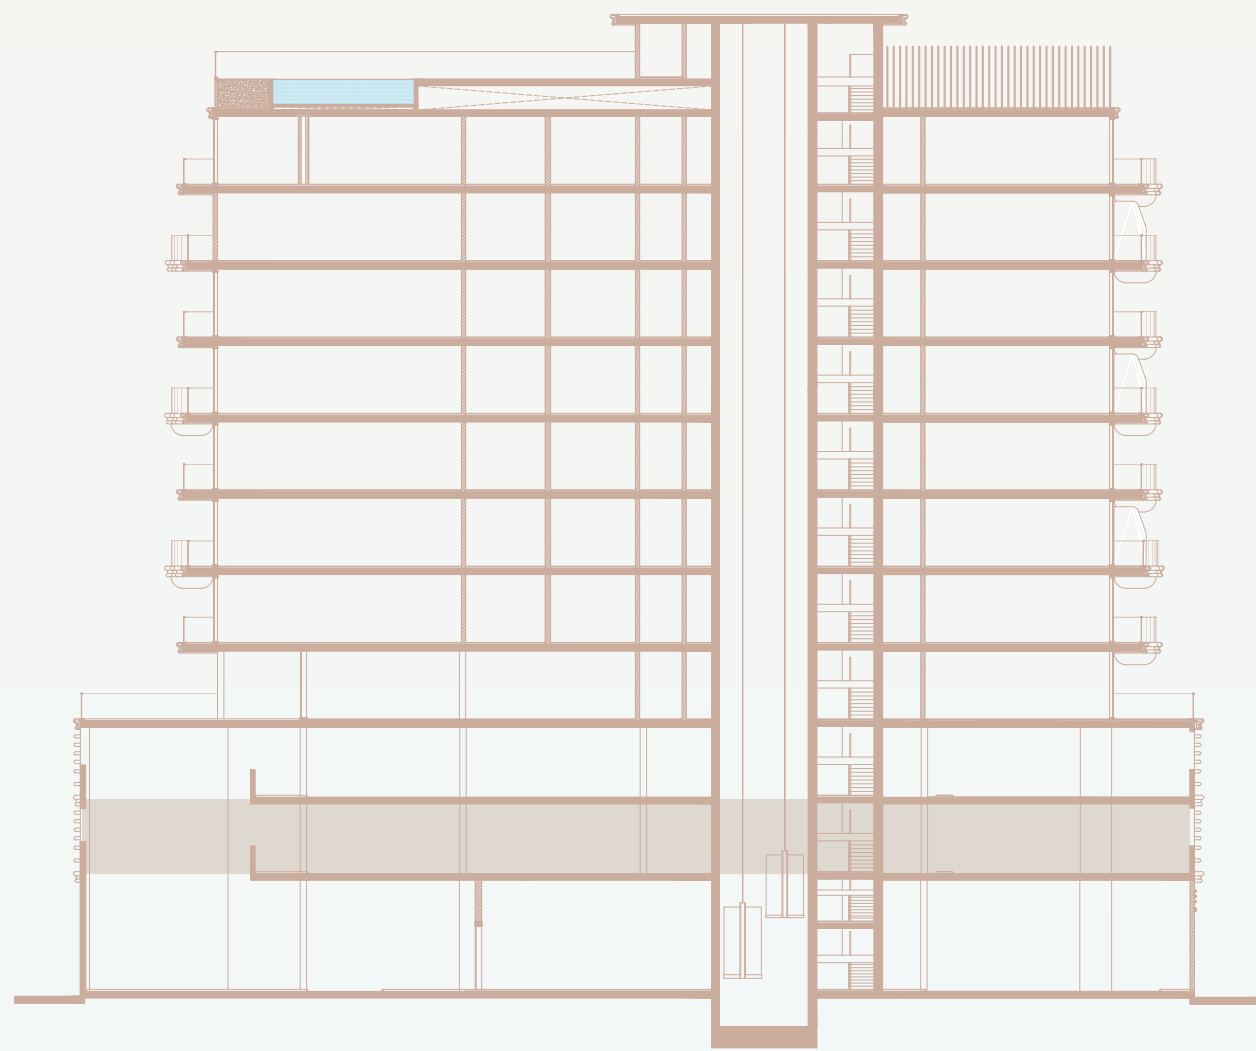

FLOOR PLANS

BEACH WALK RESIDENCE 4

IMTIAZ

BEACH WALK

RESIDENCE 4

GROUND FLOOR

IMTIAZ

MAIN LOBBY

BEACH WALK

RESIDENCE 4

1st PODIUM FLOOR

IMTIAZ

BEACH WALK

RESIDENCE 4

2nd PODIUM FLOOR

IMTIAZ

BEACH WALK

RESIDENCE 4

1st FLOOR

IMTIAZ

- ❶ PROMENADE GARDEN
- ❷ BBQ AREA
- ❸ OUTDOOR DINNING
- ❹ OUTDOOR SHOWER
- ❺ WATER FEATURE
- ❻ MEETING/RESTING AREA
- ❼ GREEN WALL
- ❽ PRIVATE GARDEN
- ❾ KID'S PLAYGROUND
- ❿ INFINITY POOL
- ⓫ WATER LOUNGE
- ⓬ POOL DECK
- ⓭ KID'S POOL

■ 1 BEDROOM

■ 2 BEDROOM

■ GYM

■ CLUB ROOM

BEACH WALK

RESIDENCE 4

2nd, 4th & 6th FLOOR

IMTIAZ