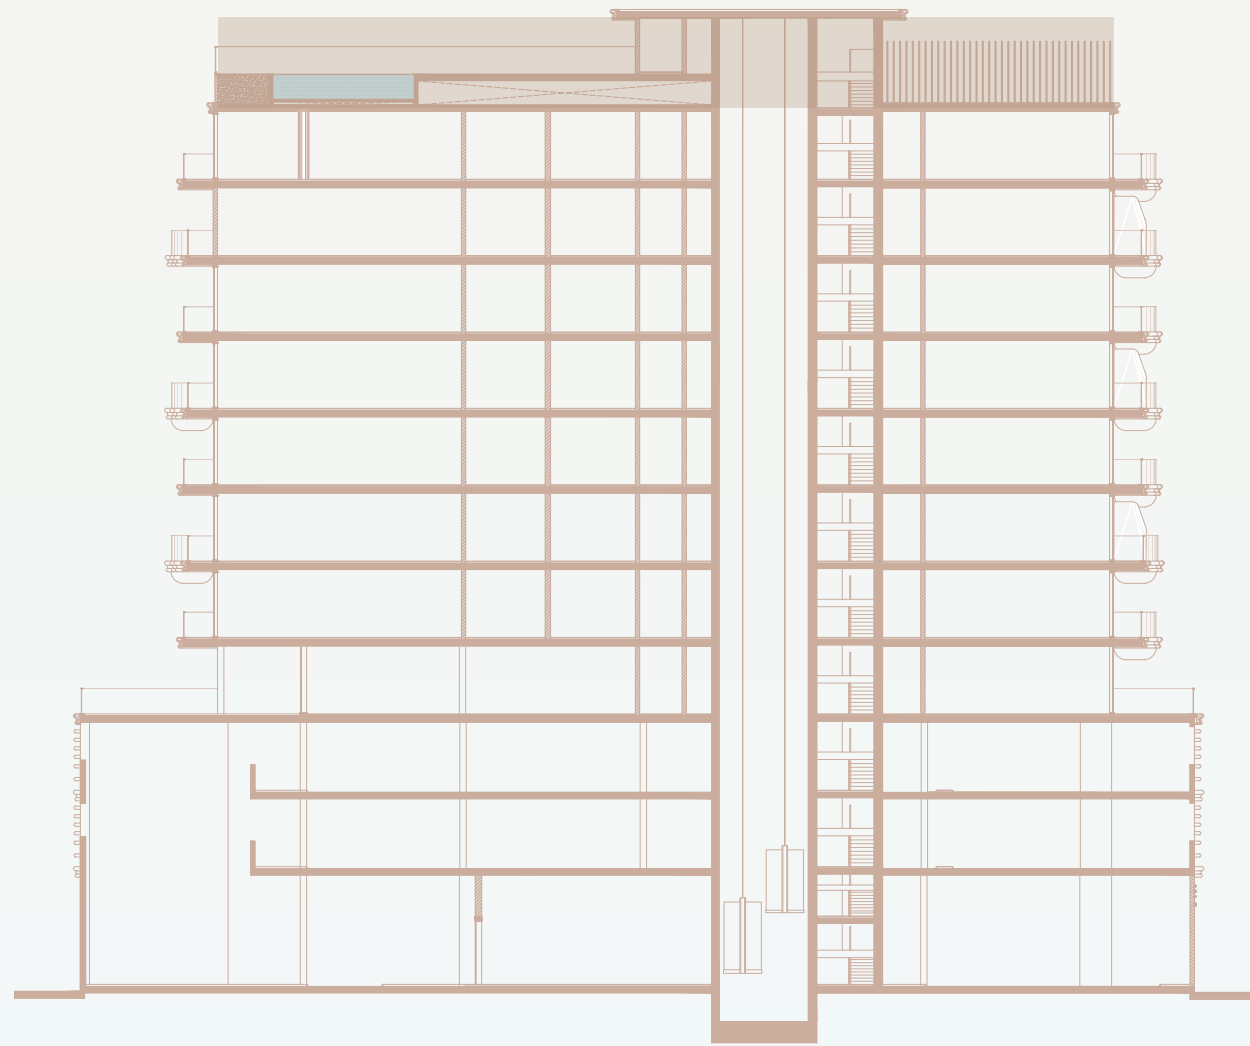

RESIDENCE 4

8th FLOOR

IMTIAZ

- 1 BEDROOM
- 2 BEDROOM
- 3 BEDROOM DUPLEX

BEACH WALK

RESIDENCE 4

ROOFTOP FLOOR

IMTIAZ

① LAP POOL

② INFINITY POOL

③ WATER LOUNGE

④ WOODEN DECK

⑤ SUNBED

⑥ OUTDOOR SHOWER

⑦ OUTDOOR DINNING

⑧ YOGA AREA