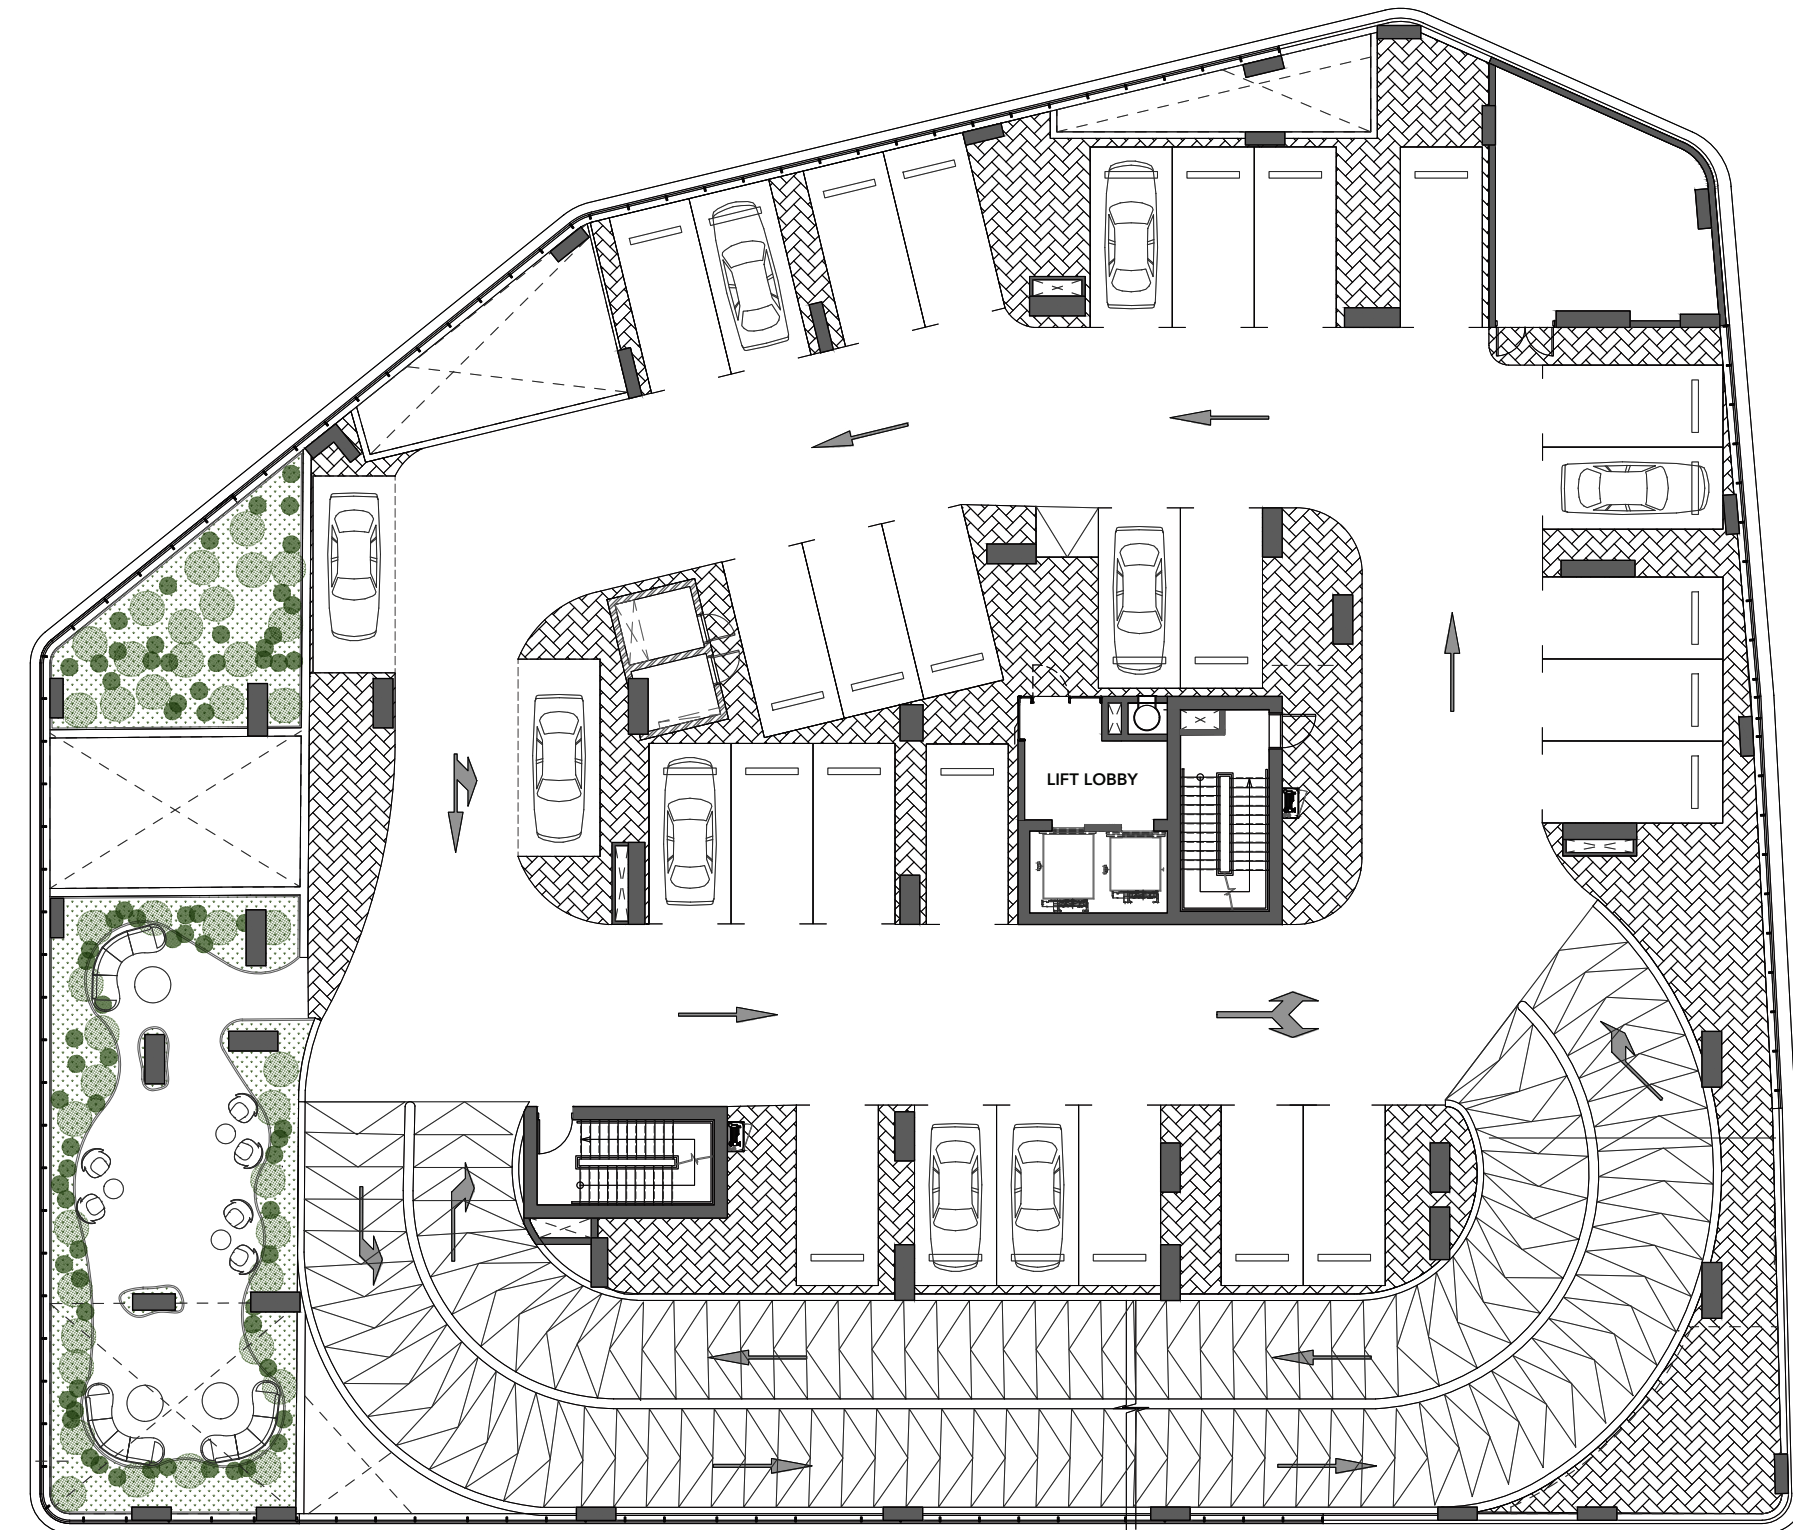

FLOOR PLANS

BEACH WALK RESIDENCE 4

IMTIAZ

BEACH WALK

RESIDENCE 4

GROUND FLOOR

IMTIAZ

MAIN LOBBY

BEACH WALK

RESIDENCE 4

1st PODIUM FLOOR

IMTIAZ

BEACH WALK

RESIDENCE 4

2nd PODIUM FLOOR

IMTIAZ

BEACH WALK

RESIDENCE 4

1st FLOOR

IMTIAZ

- ❶ PROMENADE GARDEN
- ❷ BBQ AREA
- ❸ OUTDOOR DINNING
- ❹ OUTDOOR SHOWER
- ❺ WATER FEATURE
- ❻ MEETING/RESTING AREA
- ❼ GREEN WALL
- ❽ PRIVATE GARDEN
- ❾ KID'S PLAYGROUND
- ❿ INFINITY POOL
- ⓫ WATER LOUNGE
- ⓬ POOL DECK
- ⓭ KID'S POOL