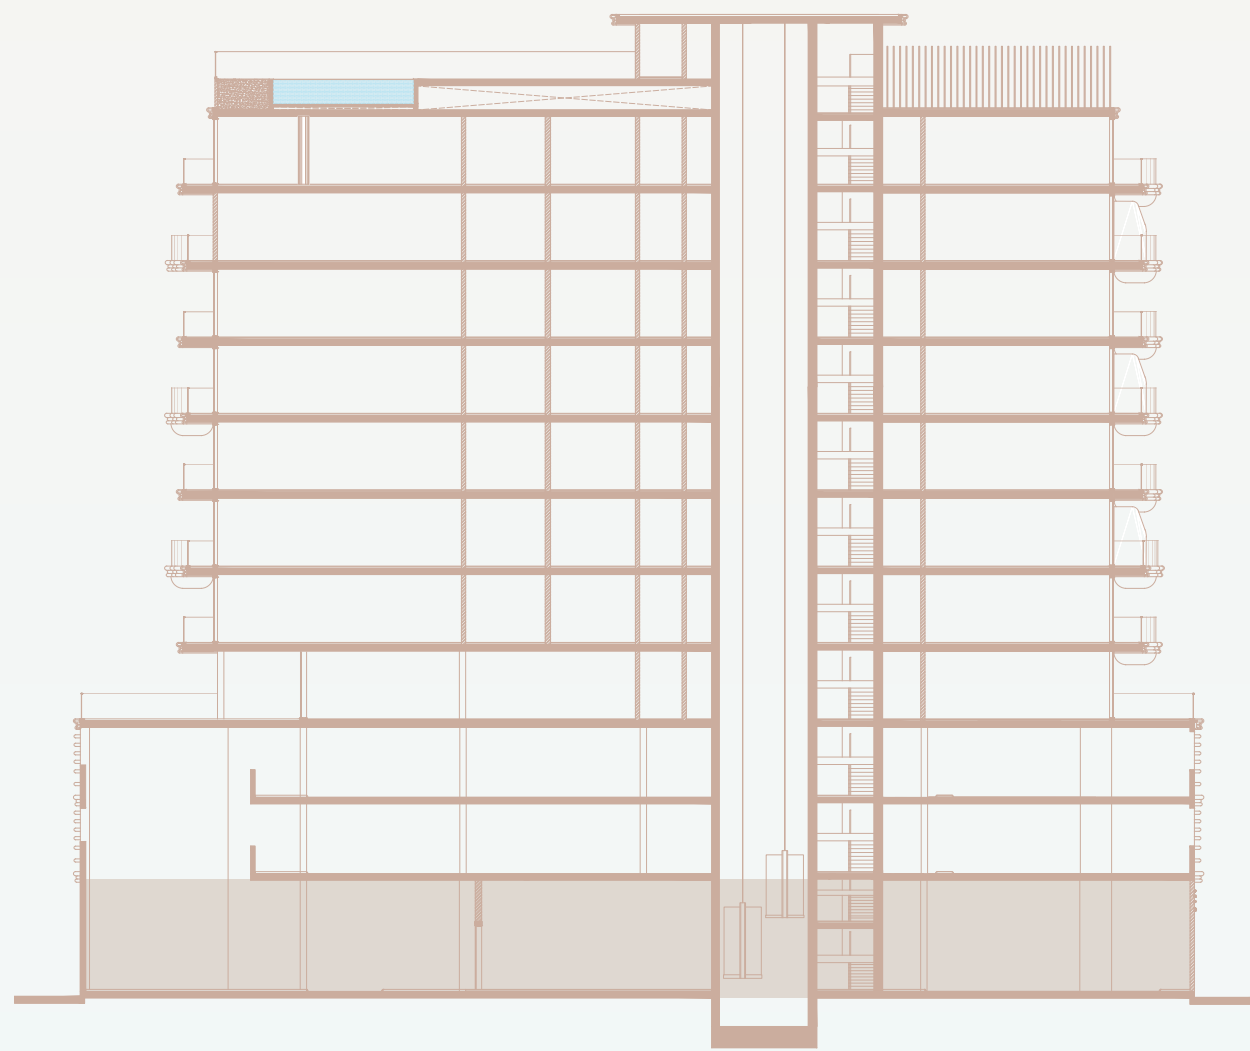

FLOOR PLANS

BEACH WALK RESIDENCE 4

IMTIAZ

BEACH WALK

RESIDENCE 4

GROUND FLOOR

IMTIAZ

MAIN LOBBY

BEACH WALK

RESIDENCE 4

1st PODIUM FLOOR

IMTIAZ

BEACH WALK

RESIDENCE 4

2nd PODIUM FLOOR

IMTIAZ

BEACH WALK

RESIDENCE 4

1st FLOOR

IMTIAZ

- ❶ PROMENADE GARDEN
- ❷ BBQ AREA
- ❸ OUTDOOR DINNING
- ❹ OUTDOOR SHOWER
- ❺ WATER FEATURE
- ❻ MEETING/RESTING AREA
- ❼ GREEN WALL
- ❽ PRIVATE GARDEN
- ❾ KID'S PLAYGROUND
- ❿ INFINITY POOL
- ⓫ WATER LOUNGE
- ⓬ POOL DECK
- ⓭ KID'S POOL

■ 1 BEDROOM

■ 2 BEDROOM

■ GYM

■ CLUB ROOM

BEACH WALK

RESIDENCE 4

2nd, 4th & 6th FLOOR

IMTIAZ